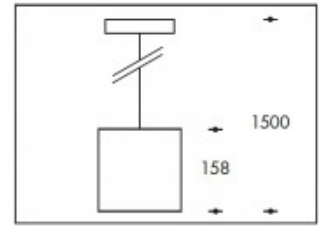

3500K Oslo 26W 3450lm Neutral Premium White CRI>90**PHILIPS**

Product number	112645
Color	Black
Total Power consumption (LED + Driver)	30W
Type LED	PHILIPS Fortimo SLM Gen7
Light color	3500K
Lumen output	3450lm (Max 3950lm)
CRI	>90
Beam angle	45°
Alternative beam angle	18° (art. nr. 112672) 26° (art. nr.112674)
IP-rating	IP20