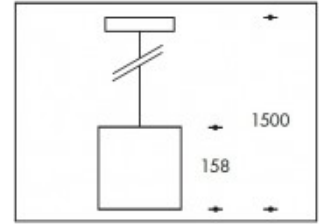

4000K Oslo 26W 3550lm Cool Premium White CRI>90

PHILIPS

Product number	112642
Color	Black
Total Power consumption (LED + Driver)	30W
Type LED	PHILIPS Fortimo SLM Gen7
Light color	4000K
Lumen output	3550lm (Max 3750lm)
CRI	>90
Beam angle	45°
Alternative beam angle	18° (art. nr. 112672) 26° (art. nr.112674)
IP-rating	IP20