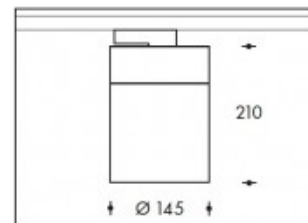

2700K Oslo 26W 3150lm CRI>90

PHILIPS

Product number	112663
Color	Black
Total Power consumption (LED + Driver)	30W
Type LED	PHILIPS Fortimo SLM Gen7
Light color	2700K
Lumen output	3150lm (Max 3800lm)
CRI	>90
Beam angle	45°
Alternative beam angle	18° (art. nr. 112672)
	26° (art. nr.112674)
IP-rating	IP20