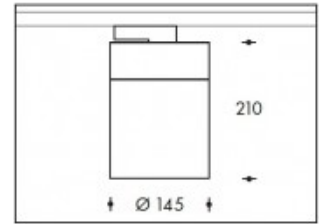

3000K Oslo 26W 3950lm CRI>85**PHILIPS**

Product number	112660
Color	Black
Total Power consumption (LED + Driver)	30W
Type LED	PHILIPS Fortimo SLM Gen7
Light color	3000K
Lumen output	3950lm (Max 4500lm)
CRI	>90
Beam angle	45°
Alternative beam angle	18° (art. nr. 112672) 26° (art. nr.112674)
IP-rating	IP20