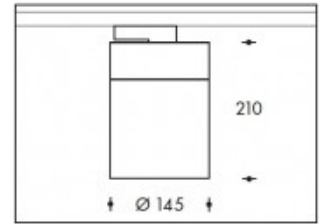

3500K Oslo 26W 3550lm Neutral Premium White CRI>90

PHILIPS

Product number	112665
Color	Black
Total Power consumption (LED + Driver)	30W
Type LED	PHILIPS Fortimo SLM Gen7
Light color	3500K Premium White
Lumen output	3450lm (Max 3800lm)
CRI	>90
Beam angle	45°
Alternative beam angle	18° (art. nr. 112672)
	26° (art. nr.112674)
IP-rating	IP20