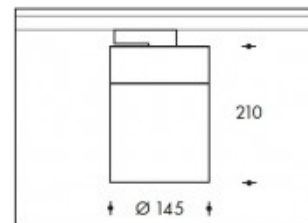

4000K Oslo 26W 3550lm Cool Premium White CRI>90**PHILIPS**

Product number	112662
Color	Black
Total Power consumption (LED + Driver)	30W
Type LED	PHILIPS Fortimo SLM Gen7
Light color	4000K
Lumen output	3550lm (Max 4000lm)
CRI	>90
Beam angle	45°
Alternative beam angle	18° (art. nr. 112672) 26° (art. nr.112674)
IP-rating	IP20