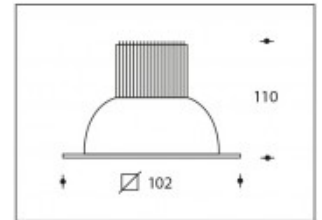

3000K 1-10V DIMMABLE Oviedo 10W 750lm CRI >85

SHARP

Product number	111920V
Color	White
Total Power consumption (LED + Driver)	11,5W
Light color	3000K
Lumen output	750lm
CRI	>85
Beam angle	45°
Cut-out	92*92mm
IP-rating	IP44