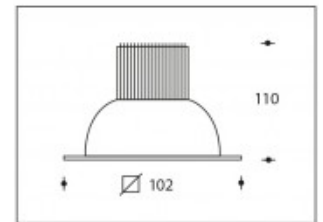

3000K DALI DIMMABLE Oviedo 10W 750lm CRI >85**SHARP**

Product number	111920D
Color	White
Total Power consumption (LED + Driver)	11,5W
Light color	3000K
Lumen output	750lm
CRI	>85
Beam angle	45°
Cut-out	92*92mm
IP-rating	IP44