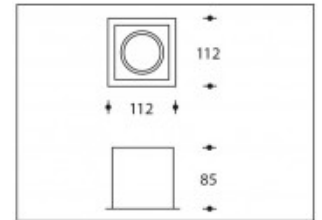

3000K 1-10V DIMMABLE Parma V1 10W 700lm CRI>85**SHARP**

Product number	111940V
Color	White
Total Power consumption (LED + Driver)	11,5W
Light color	3000K
Lumen output	700lm
CRI	>85
Beam angle	45°
Cut-out	97*97mm
IP-rating	IP44