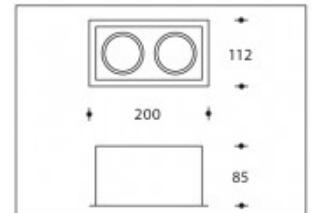

3000K DALI DIMMABLE Parma L2 2x10W 1400lm CRI>85**SHARP**

Product number	111944D
Color	White
Total Power consumption (LED + Driver)	22W
Light color	3000K
Lumen output	1400lm
CRI	>85
Beam angle	45°
Cut-out	187*97mm
IP-rating	IP44