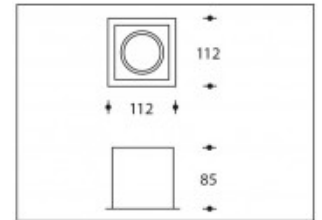

3000K Parma V1 10W 700lm CRI>85**SHARP**

Product number	111940
Color	White
Total Power consumption (LED + Driver)	11,5W
Light color	3000K
Lumen output	700lm
CRI	>85
Beam angle	45°
Cut-out	97*97mm
IP-rating	IP44