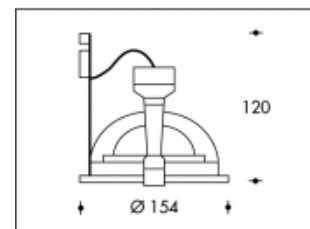

35W/930 CDM-T White Phoenix Elite Philips

**PHILIPS**

Product number	111460S35
Color	White
Total Power consumption (LED + Driver)	39W
Light color	3000K
Lumen output	4000lm
CRI	>90
Beam angle	45°
Cut-out	144mm
IP-rating	IP20