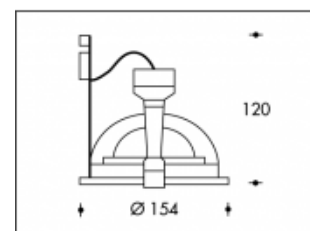

50W/930 CDM-T White Phoenix Elite Philips

**PHILIPS**

Product number	111460S50
Color	White
Total Power consumption (LED + Driver)	55W
Light color	3000K
Lumen output	5400lm
CRI	>90
Beam angle	45°
Cut-out	144mm
IP-rating	IP20