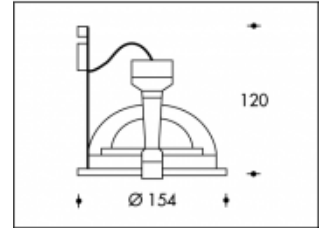

70W/930 CDM-T White Phoenix Elite Philips

**PHILIPS**

Product number 111460S70

Color White

Total Power consumption (LED + Driver) 74W

Light color 3000K

Lumen output 7800lm

CRI >90

Beam angle 45°

Cut-out 144mm

IP-rating IP20