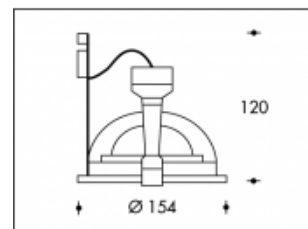

70W/930 CDM-T White Phoenix Elite Philips

**PHILIPS**

Product number	111460S70
Color	White
Total Power consumption (LED + Driver)	74W
Light color	3000K
Lumen output	7800lm
CRI	>90
Beam angle	45°
Cut-out	144mm
IP-rating	IP20