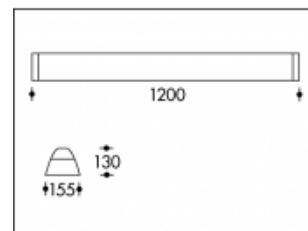

1x 54W T5 Grijs Piero

Product number	15660
Color	Grey
Total Power consumption (LED + Driver)	55W
Light color	3000-4000K
Lumen output	4450lm
CRI	>80
Beam angle	60°
IP-rating	IP20