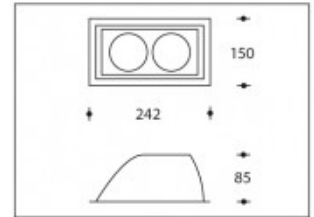

3000K Porto 40W 3800lm CRI>85**SHARP**

Product number	111820
Color	White
Total Power consumption (LED + Driver)	44W
Light color	3000K
Lumen output	3800lm
CRI	>85
Beam angle	60°
Cut-out	220*130mm
IP-rating	IP23