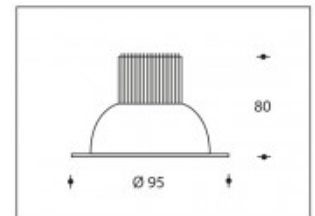

Jerez 10W 3000K 750lm CRI >85**SHARP**

Product number	111925
Color	White
Power consumption LED	10W
Light color	3000K
Lumen output	750lm
CRI	>85
Beam angle	45°
Cut-out	85mm
IP-rating	IP44