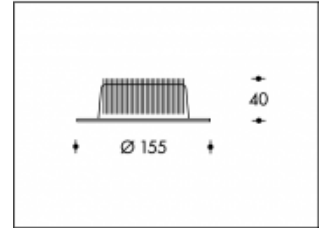

3000K Riga 15W 1200lm CRI >85

Product number	111680
Color	White
Total Power consumption (LED + Driver)	15W
Light color	3000K
Lumen output	1200lm
CRI	>85
Beam angle	50°
Cut-out	145mm
IP-rating	IP20