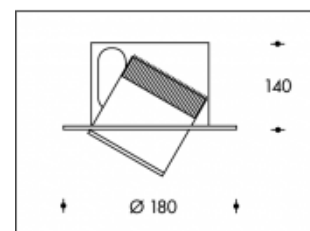

3000K Rimini Black Max.56W 7100lm CRI >85

CITIZEN
Micro HumanTech

Product number	111719
Color	Black
Power consumption LED	Max 56W
Light color	3000K
Lumen output	Max 7100lm
CRI	>85
Beam angle	24°
Cut-out	172mm
IP-rating	IP20