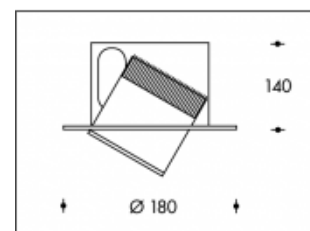

3000K Rimini Grey Max.44W 5500lm CRI >85

CITIZEN
Micro HumanTech

Product number	111713
Color	Grey
Power consumption LED	Max 44W
Light color	3000K
Lumen output	Max 5500lm
CRI	>85
Beam angle	24°
Cut-out	172mm
IP-rating	IP20