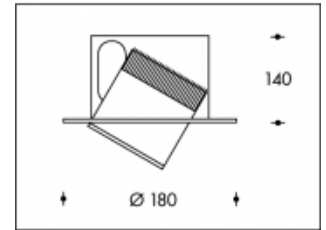

3000K Rimini Grey Max.56W 7100lm CRI >85

CITIZEN
Micro HumanTech

Product number	111718
Color	Grey
Power consumption LED	Max 56W
Light color	3000K
Lumen output	Max 7100lm
CRI	>85
Beam angle	24°
Cut-out	172mm
IP-rating	IP20