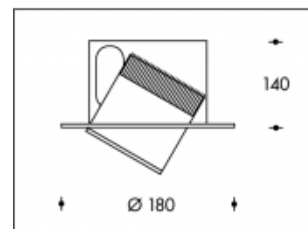

3000K Rimini White Max.44W 5500lm CRI >85

CITIZEN
Micro HumanTech

Product number	111712
Color	White
Power consumption LED	Max 44W
Light color	3000K
Lumen output	Max 5500lm
CRI	>85
Beam angle	24°
Cut-out	172mm
IP-rating	IP20