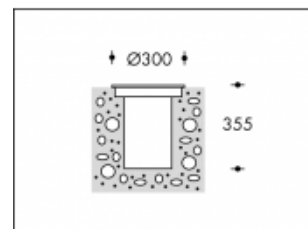

3000K Glasgow Asym. 150W CDM-TD Rond Grey

Product number	103632C
Color	Grey
Total Power consumption (LED + Driver)	160W
Light color	3000K
Lumen output	132000lm
CRI	>85
Beam angle	Asymmetric
IP-rating	IP67