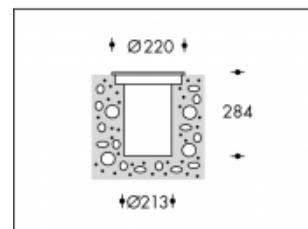

3000K Liverpool 35W CDM-T Rond Grey

**PHILIPS**

Product number	103620C
Color	Grey
Total Power consumption (LED + Driver)	39W
Light color	3000K
Lumen output	4000lm
CRI	>85
Beam angle	45°
IP-rating	IP67