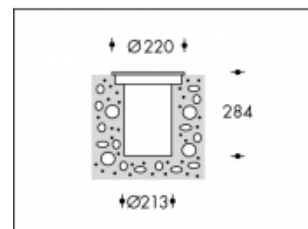

3000K Liverpool 70W CDM-TL Rond Grey

Product number	103622C
Color	Grey
Total Power consumption (LED + Driver)	74W
Light color	3000K
Lumen output	8000lm
CRI	>85
Beam angle	45°
IP-rating	IP67