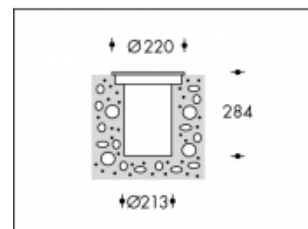

3000K Liverpool Asym. 35W CDM-T Rond Grey

Product number	103624C
Color	Grey
Total Power consumption (LED + Driver)	39W
Light color	3000K
Lumen output	4000lm
CRI	>85
Beam angle	Asymmetric
IP-rating	IP67