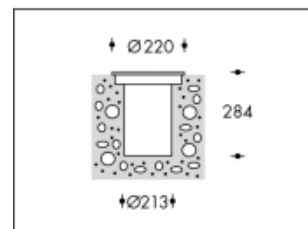

3000K Liverpool Asym. 70W CDM-TL Rond Grey

Product number	103626C
Color	Grey
Total Power consumption (LED + Driver)	74W
Light color	3000K
Lumen output	8000lm
CRI	>85
Beam angle	Asymmetric
IP-rating	IP67