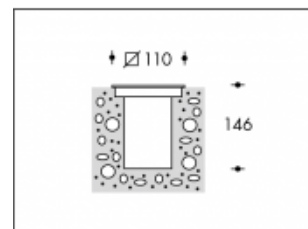

Harwich 5W LED GU10 2700K Rond Grey

Product number	103635C
Color	Grey
Total Power consumption (LED + Driver)	5W
Light color	2700K
Lumen output	370lm
CRI	>85
Beam angle	-
IP-rating	IP67