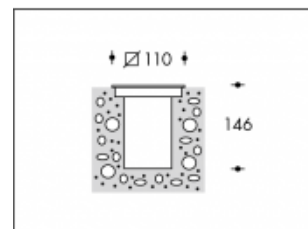

Norwich 4W LED 4000K Rond Grey

Product number	103640
Color	Grey
Total Power consumption (LED + Driver)	4W
Light color	4000K
Lumen output	250lm
CRI	>85
Beam angle	-
IP-rating	IP67