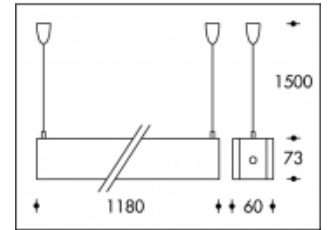

28W T5 Blue Sao Paulo

Product number	111161
Color	Blue
Total Power consumption	30W
Light color	3000-4000K
Lumen output	2600lm
CRI	>90
Beam angle	45°
IP-rating	IP20