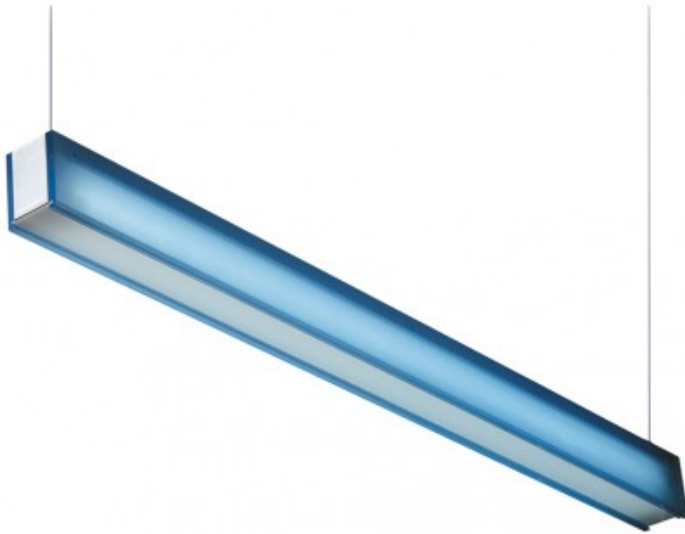

28W T5 Blue Sao Paulo

Product number	111161
Color	Blue
Total Power consumption	30W
Light color	3000-4000K
Lumen output	2600lm
CRI	>90
Beam angle	45°
IP-rating	IP20