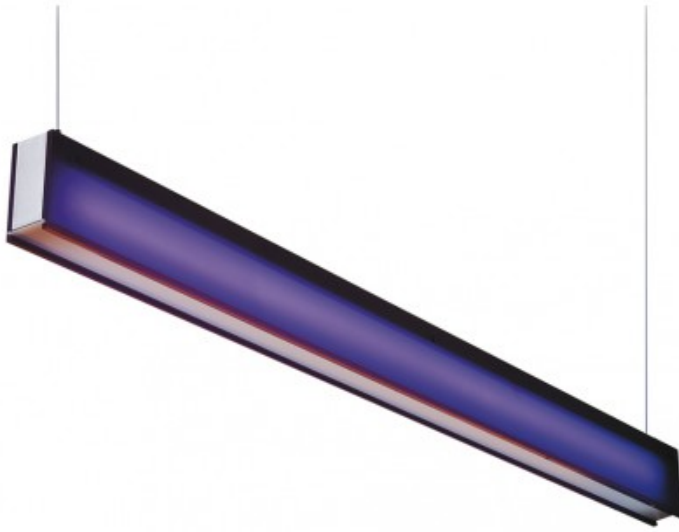

28W T5 Purple Sao Paulo

| | |
|--------------------------------|------------|
| Product number | 111163 |
| Color | Purple |
| Total Power consumption | 30W |
| Light color | 3000-4000K |
| Lumen output | 2600lm |
| CRI | >90 |
| Beam angle | 45° |
| IP-rating | IP20 |