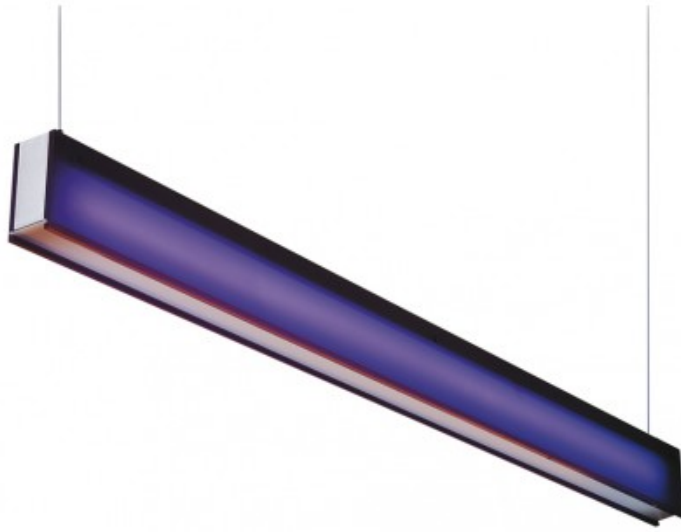

28W T5 Purple Sao Paulo

Product number	111163
Color	Purple
Total Power consumption	30W
Light color	3000-4000K
Lumen output	2600lm
CRI	>90
Beam angle	45°
IP-rating	IP20