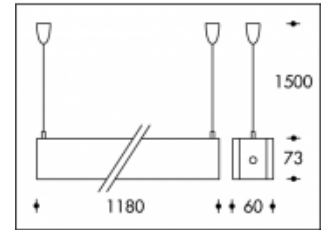

28W T5 Purple Sao Paulo

Product number	111163
Color	Purple
Total Power consumption	30W
Light color	3000-4000K
Lumen output	2600lm
CRI	>90
Beam angle	45°
IP-rating	IP20