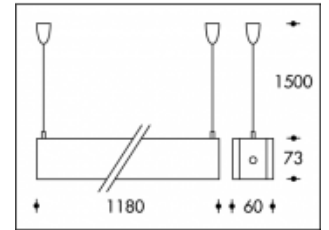

28W T5 Purple Sao Paulo

| | |
|--------------------------------|------------|
| Product number | 111163 |
| Color | Purple |
| Total Power consumption | 30W |
| Light color | 3000-4000K |
| Lumen output | 2600lm |
| CRI | >90 |
| Beam angle | 45° |
| IP-rating | IP20 |