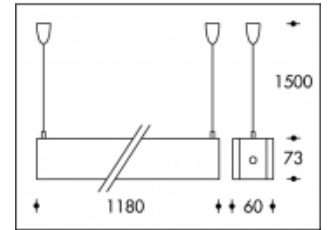

28W T5 White Sao Paulo

Product number	111160
Color	White
Total Power consumption	30W
Light color	3000-4000K
Lumen output	2600lm
CRI	>90
Beam angle	45°
IP-rating	IP20