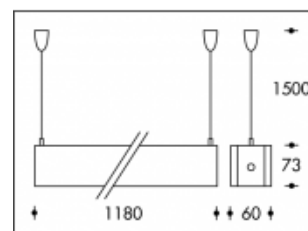

28W T5 Yellow Sao Paulo

Product number	111162
Color	Yellow
Total Power consumption	30W
Light color	3000-4000K
Lumen output	2600lm
CRI	>90
Beam angle	45°
IP-rating	IP20