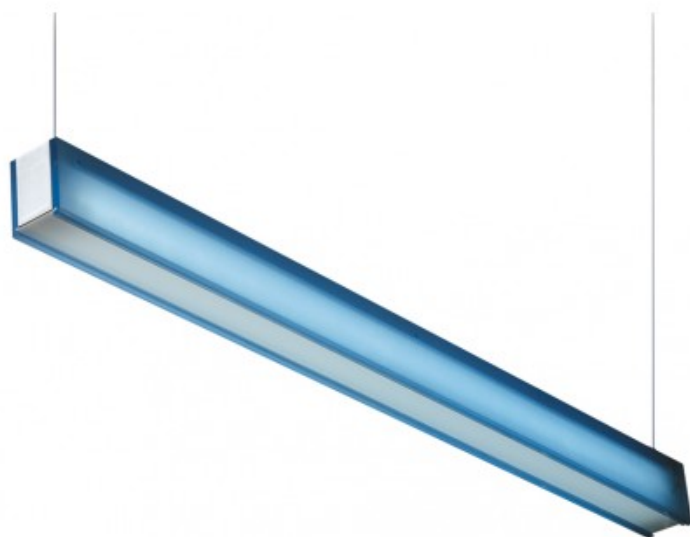

35W T5 Blue Sao Paulo

Product number	111171
Color	Blue
Total Power consumption	37W
Light color	3000-4000K
Lumen output	3300lm
CRI	>90
Beam angle	45°
IP-rating	IP20