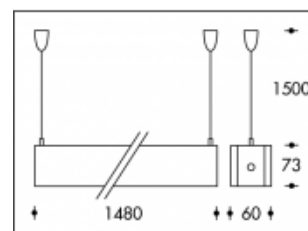

35W T5 Blue Sao Paulo

Product number	111171
Color	Blue
Total Power consumption	37W
Light color	3000-4000K
Lumen output	3300lm
CRI	>90
Beam angle	45°
IP-rating	IP20