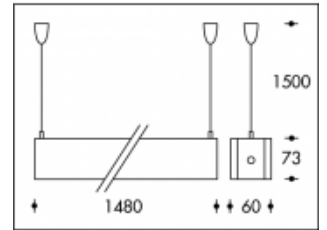

35W T5 White Sao Paulo

Product number	111170
Color	White
Total Power consumption	37W
Light color	3000-4000K
Lumen output	3300lm
CRI	>90
Beam angle	45°
IP-rating	IP20