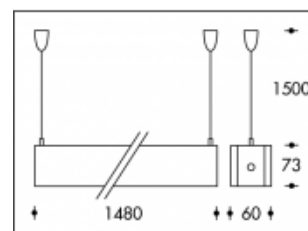

35W T5 Yellow Sao Paulo

Product number	111172
Color	Yellow
Total Power consumption	37W
Light color	3000-4000K
Lumen output	3300lm
CRI	>90
Beam angle	45°
IP-rating	IP20