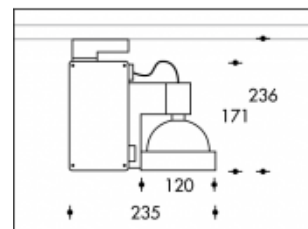

35W/930 CDM-TC White Sevilla Elite Philips

**PHILIPS**

Product number	103809S93
Color	Grey
Total Power consumption (LED + Driver)	39W
Light color	3000K
Lumen output	4000lm
CRI	>90
Beam angle	45°
IP-rating	IP20