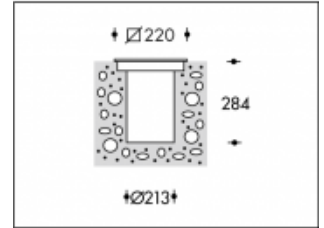

3000K Liverpool 35W CDM-TL Square Grey

Product number	103621C
Color	Grey
Total Power consumption (LED + Driver)	39W
Light color	3000K
Lumen output	4000lm
CRI	>85
Beam angle	45°
IP-rating	IP67