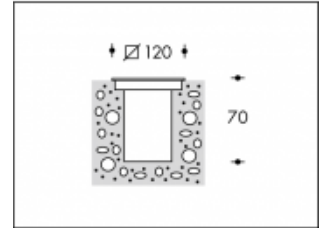

Brighton 7W ESL Square Grey

Product number	103601
Color	Grey
Total Power consumption (LED + Driver)	9W
Light color	3000K
Lumen output	450lm
CRI	>85
Beam angle	-
IP-rating	IP67