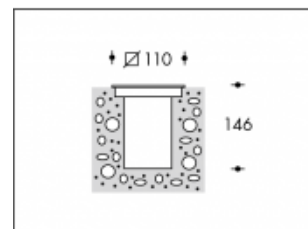

Harwich 5W LED GU10 2700K Square Grey

Product number	103636C
Color	Grey
Total Power consumption (LED + Driver)	5W
Light color	2700K
Lumen output	370lm
CRI	>85
Beam angle	-
IP-rating	IP67