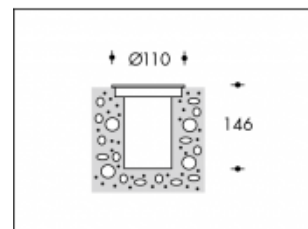

Norwich 4W LED 4000K Square Grey

Product number	103641
Color	Grey
Total Power consumption (LED + Driver)	4W
Light color	4000K
Lumen output	250lm
CRI	>85
Beam angle	-
IP-rating	IP67