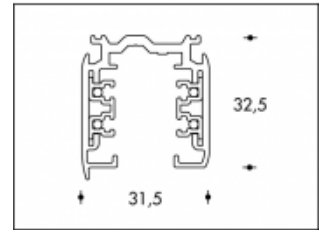

1-3mtr Pulse (DALI) Grey Lighting Track

GLOBAL trac®

Colour

Grey

L.

1-3 mtr.