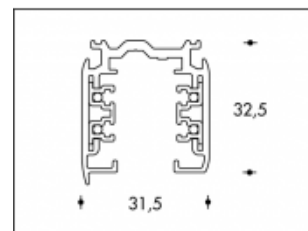

## 1-3mtr Pulse (DALI) White Lighting Track

**GLOBAL** trac®

**Colour**

White

**L.**

1 mtr - 3 mtr