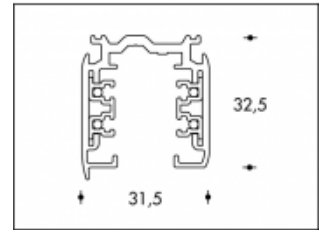

## 1-3mtr Black Lighting Track

**GLOBAL** trac®

**Colour**

Black

**L.**

1 - 3mtr.