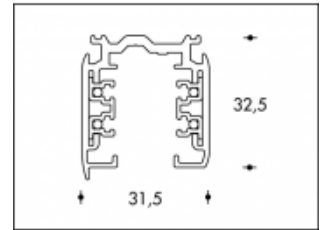

1-3mtr Grey Lighting Track

GLOBAL trac®

Colour

Grey

L.

1-3 mtr.