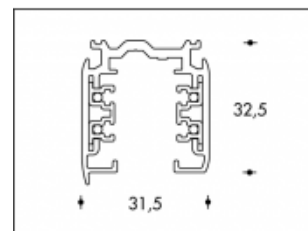

1-3mtr White Lighting Track

GLOBAL trac®

Colour	White
L.	1 - 3mtr.