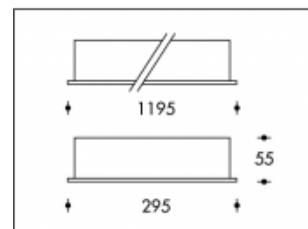

4x 14W T5 Elect. Ballast Wieland GST-18

Product number	211248W
Color	White
Total Power consumption (LED + Driver)	60W
Light color	3000-4000K
Lumen output	5200lm
CRI	>80
Beam angle	60°
IP-rating	IP20