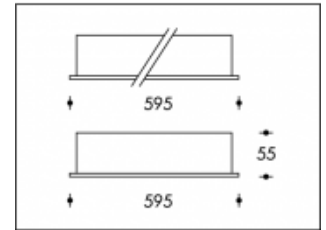

4x 14W T5 Elect. Ballast Wieland GST-18

Product number	211356W
Color	White
Total Power consumption (LED + Driver)	60W
Light color	3000-4000K
Lumen output	5000lm
CRI	>80
Beam angle	60°
IP-rating	IP20