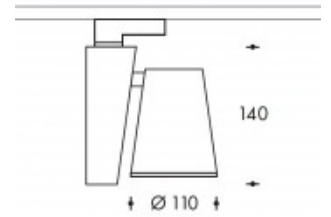

2700K Terni 26W 3150lm CRI>90**PHILIPS**

Product number	303923
Color	White
Total Power consumption (LED + Driver)	30W
Type LED	PHILIPS Fortimo SLM Gen7
Light color	2700K
Lumen output	3150lm (Max. 3800lm)
CRI	>90
Beam angle	24°
IP-rating	IP20