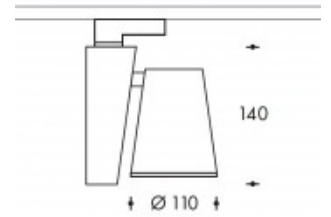

3000K Terni 26W 3950lm CRI>85**PHILIPS**

Product number	303920
Color	White
Total Power consumption (LED + Driver)	30W
Type LED	PHILIPS Fortimo SLM Gen7
Light color	3000K
Lumen output	3950lm (Max 4780lm)
CRI	>85
Beam angle	24°
IP-rating	IP20